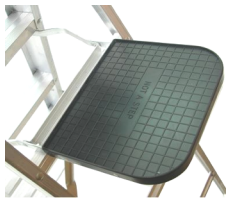

STEPLADDER PAINT TRAY

MODEL: KIT030
SOLD BY: ea
WEIGHT (lbs): 2
SHIPPING: 3"x8"x13"

LADDER JACK - DOUBLE SIDED

MODEL: 0670-00
SOLD BY: Pr
WEIGHT (lbs): 12
SHIPPING: 6"x10"x33"

LADDER JACK - SINGLE SIDED

MODEL: 0671-00
SOLD BY: Pr
WEIGHT (lbs): 13
SHIPPING: 7"x13"x41"

12" LONG
MODEL: 0678-00
SOLD BY: Pr
WEIGHT (lbs): 12
SHIPPING: 3"x16"x25"

POLE GRIPS

MODEL: 0685-00
SOLD BY: ea
WEIGHT (lbs): 3oz
SHIPPING: 1"x2"x25"

WHEEL KEET

MODEL: KIT108
SOLD BY: Kit
WEIGHT (lbs): 1.5
SHIPPING: 2"x6"x6"

STANDOFF BRACKETS

12" LONG
MODEL: 0715-00
SOLD BY: Pr
WEIGHT (lbs): 1.5
SHIPPING: 3"x14"x20"

18" LONG
MODEL: 0718-00
SOLD BY: Pr
WEIGHT (lbs): 1.5
SHIPPING: 3"x15"x26"

GRAVITY LOCK

Fits series: 4800 & F580
MODEL: KIT003
SOLD BY: Set
WEIGHT (lbs): 1.5
SHIPPING: 2"x6"x9"