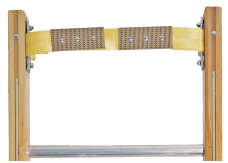

STEPLADDER PAINT TRAY

MODEL: KIT030
SOLD BY: ea
WEIGHT (lbs): 2
SHIPPING: 3"x8"x13"

LADDER JACK - DOUBLE SIDED

MODEL: 0670-00
SOLD BY: Pr
WEIGHT (lbs): 12
SHIPPING: 6"x10"x33"

LADDER JACK - SINGLE SIDED

MODEL: 0671-00
SOLD BY: Pr
WEIGHT (lbs): 13
SHIPPING: 7"x13"x41"

CABLE HOOK

MODEL: 0679-00
SOLD BY: Pr
WEIGHT (lbs): 3
SHIPPING: 2"x7"x9"

RIDGE HOOK

MODEL: 0680-00
SOLD BY: Pr
WEIGHT (lbs): 4
SHIPPING: 5"x10"x15"

HANGING HOOK

9" LONG
MODEL: 0677-00
SOLD BY: Pr
WEIGHT (lbs): 8
SHIPPING: 3"x13"x19"

12" LONG
MODEL: 0678-00
SOLD BY: Pr
WEIGHT (lbs): 12
SHIPPING: 3"x16"x25"

POLE GRIPS

MODEL: 0685-00
SOLD BY: ea
WEIGHT (lbs): 3oz
SHIPPING: 1"x2"x25"

WHEEL KEET

MODEL: KIT108
SOLD BY: Kit
WEIGHT (lbs): 1.5
SHIPPING: 2"x6"x6"

STANDOFF BRACKETS

12" LONG
MODEL: 0715-00
SOLD BY: Pr
WEIGHT (lbs): 1.5
SHIPPING: 3"x14"x20"

18" LONG
MODEL: 0718-00
SOLD BY: Pr
WEIGHT (lbs): 1.5
SHIPPING: 3"x15"x26"

GRAVITY LOCK

Fits series: 4800 & F580
MODEL: KIT003
SOLD BY: Set
WEIGHT (lbs): 1.5
SHIPPING: 2"x6"x9"